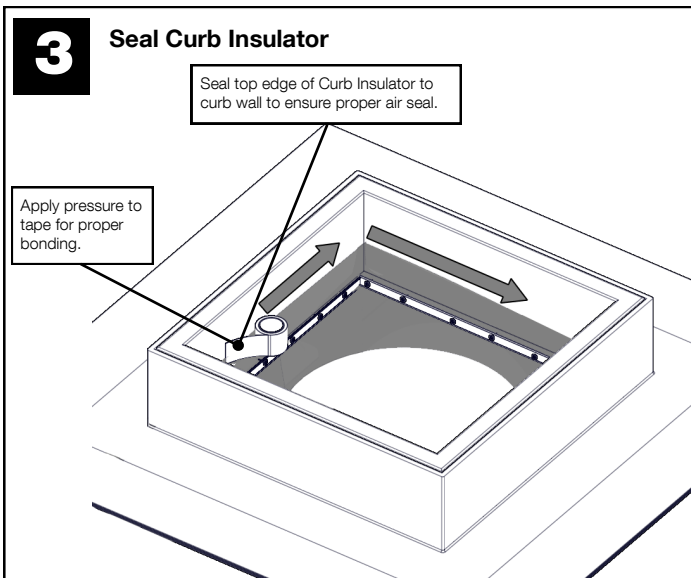

Curb Insulator Installation Instructions Appendix

Parts List		Quantity
1	Curb Insulator	(1)
2	Mounting Bracket	(4)
3	Mounting Screw	(24)
4	2 in (50 mm) Foil Tape - 18 ft (5.5 m)	(1)

Additional Materials and Tools	Quantity
1 None	