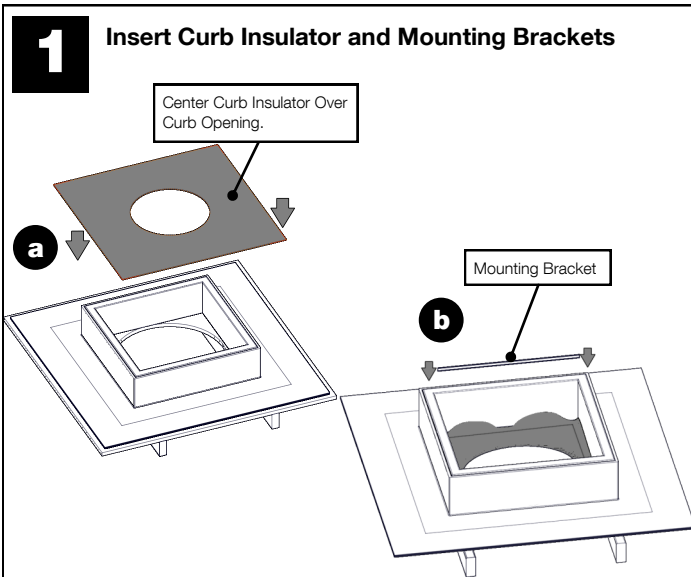

Curb Insulator Installation Instructions Appendix

Parts List		Quantity
1	Curb Insulator	(1)
2	Mounting Bracket	(4)
3	Mounting Screw	(24)
4	2 in (50 mm) Foil Tape - 18 ft (5.5 m)	(1)

Additional Materials and Tools	Quantity
1 None	