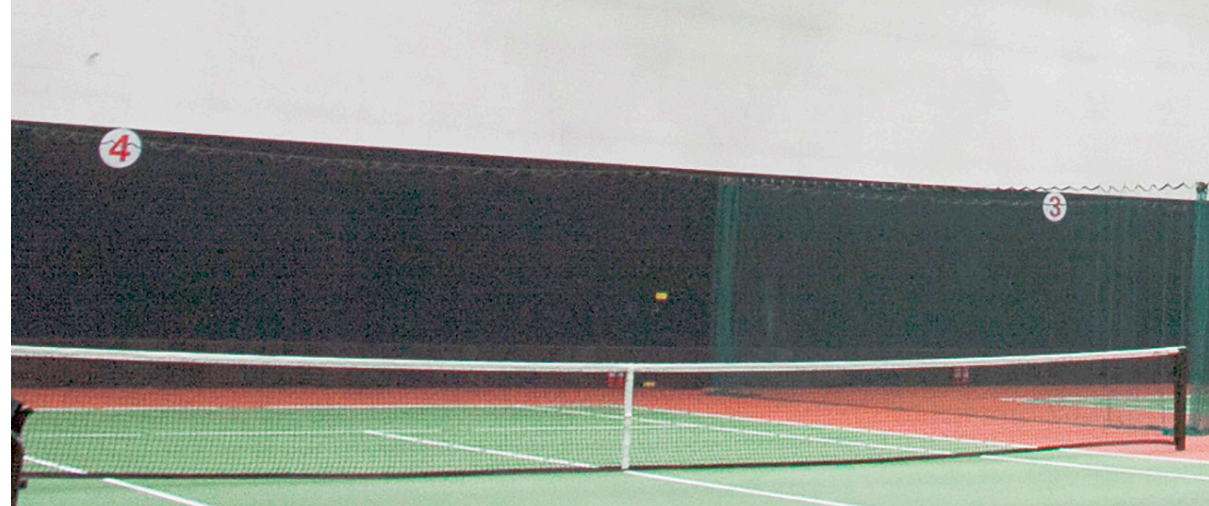

# Arena

Throw light a long way  
 with huge tubes to pick  
 up the action.

Beijing Tennis Stadium // Beijing, China // Architect TBD

Shandong University Gymnasium // Jinan, China

Westside Christian High School // Tigard, OR  
 Architect: Dull Olsen Weekes - IBI Group Architects, Inc.