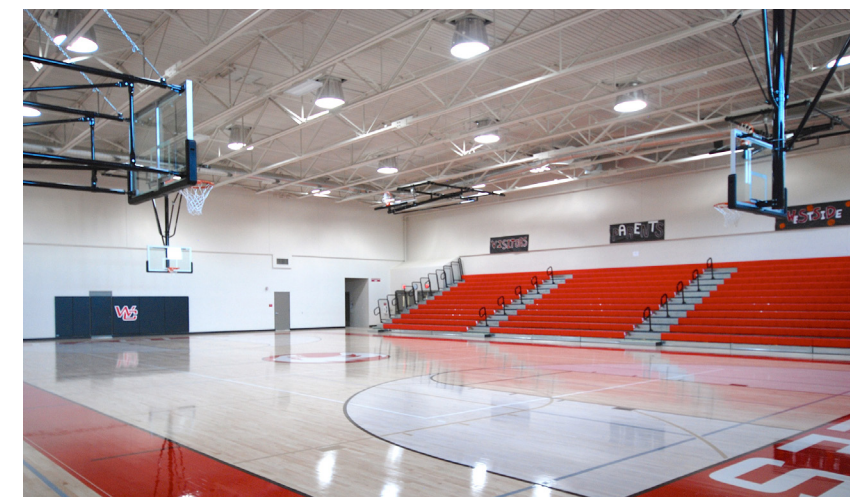

# Arena

Throw light a long way  
 with huge tubes to pick  
 up the action.

Beijing Tennis Stadium // Beijing, China // Architect TBD

Shandong University Gymnasium // Jinan, China

Westside Christian High School // Tigard, OR  
 Architect: Dull Olsen Weekes - IBI Group Architects, Inc.