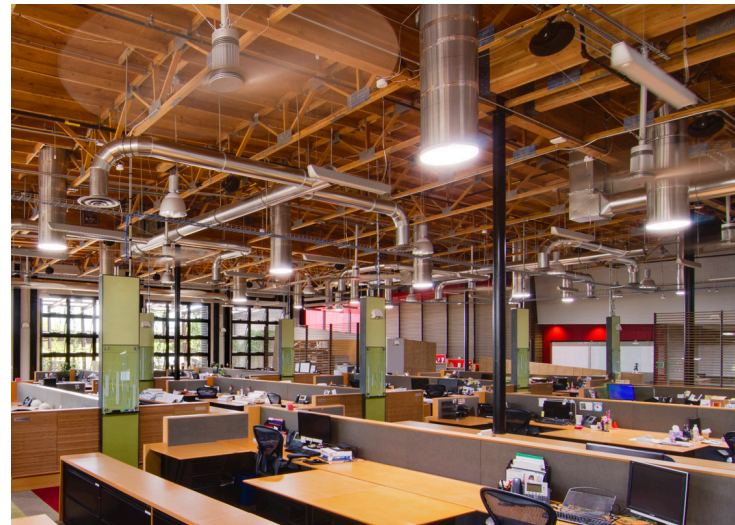

# Productivity

Help everyone get more done by shedding more natural light on their work.

FDNY EMS Station #39 // Brooklyn, NJ // Architect: Ronnette Riley Architects

DPR Construction // Phoenix, AZ // Architect: SmithGroup