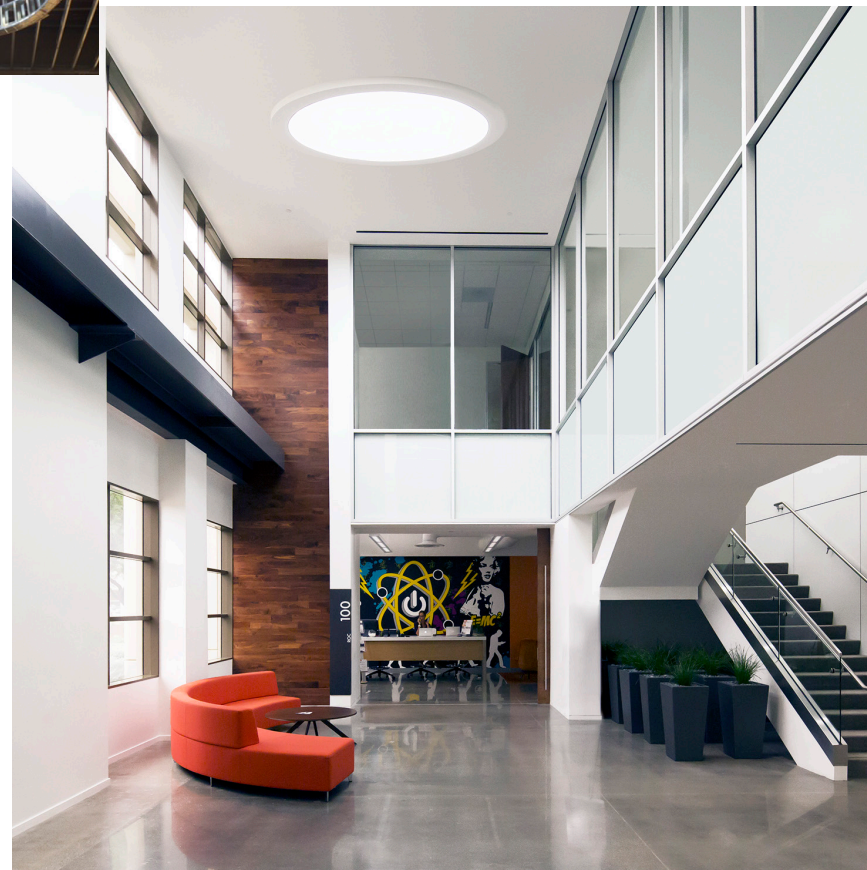

# Daylighting At Work

DESIGN COLLECTIONS  
*2020 Edition*

We celebrate the commercial designers and architects worldwide who regularly integrate Solatube Daylighting Systems to create beautiful lighting design and ingenious architectural elements. Enjoy the latest collections of their unique installations, get design ideas and gain inspiration for your next project.