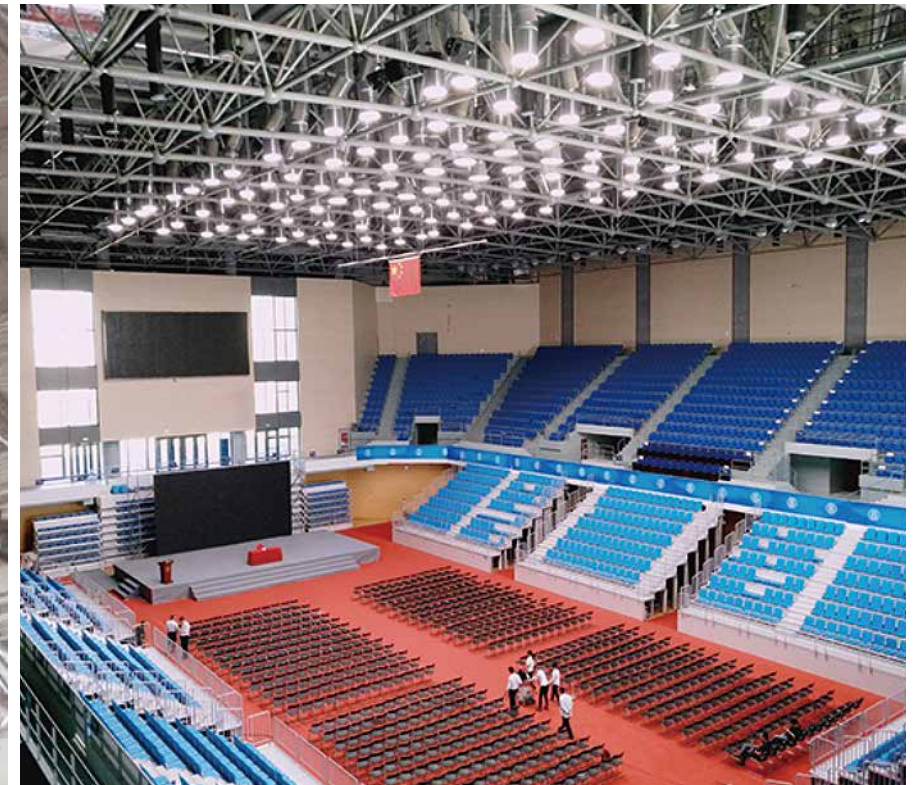

Beijing University of Chemical Technology // Beijing, China
Architect: Walton Design & Consulting Engineering Co., Ltd.