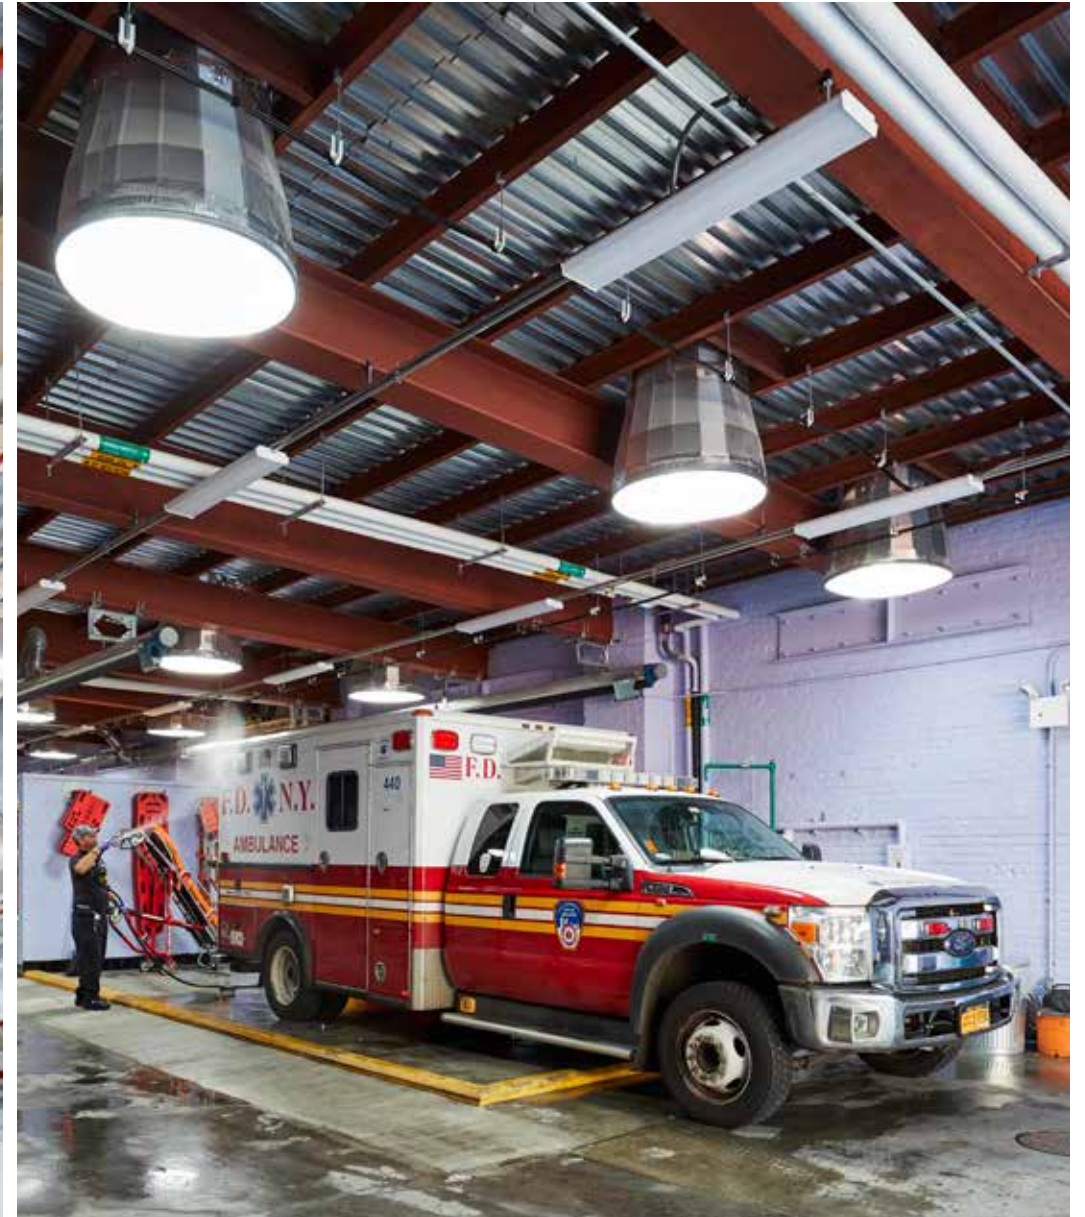

FDNY EMS Station #99 // Brooklyn, NJ // Architect: Ronnette Riley Architects