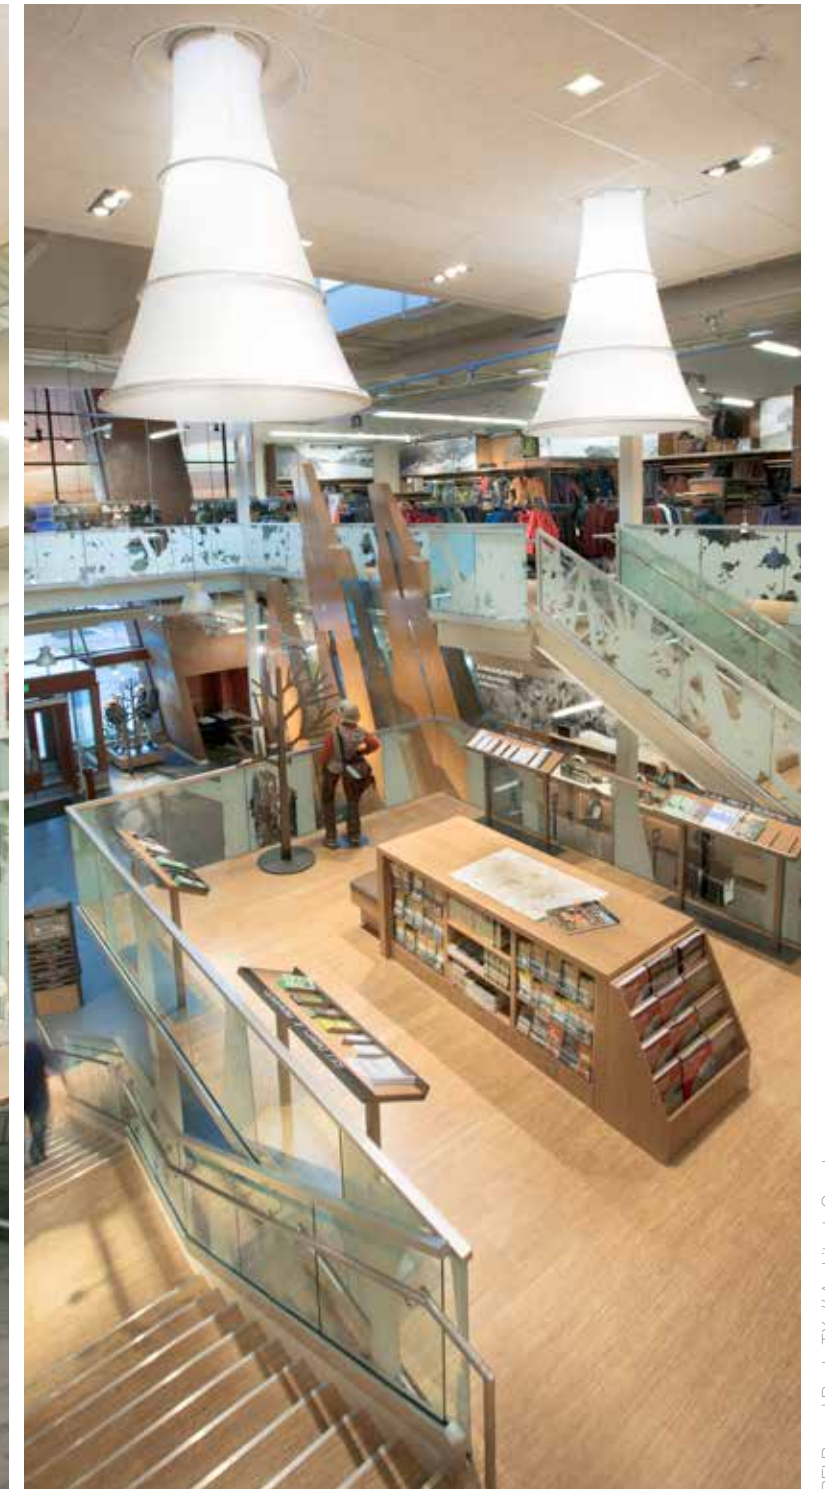

Merchandising

Enhance the shopping experience with natural light.

REI Round Rock, TX // Architect: Gensler