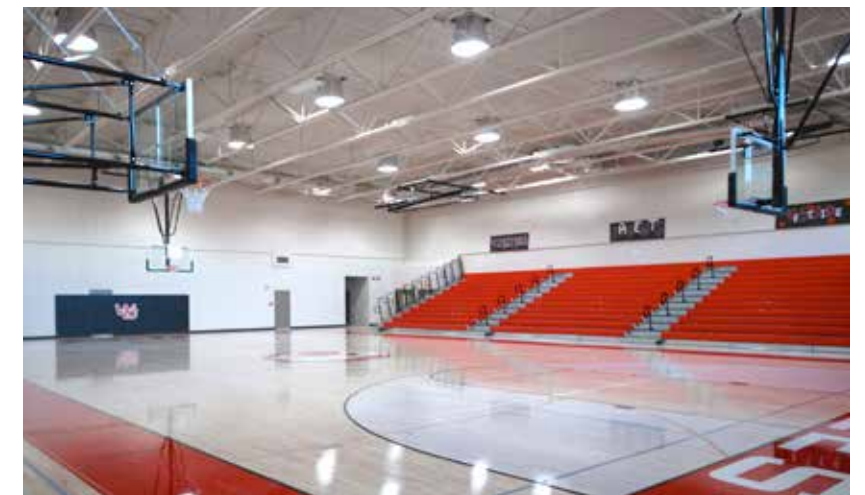

Arena

Throw light a long way
 with huge tubes to pick
 up the action.

Beijing Tennis Stadium // Beijing, China // Architect TBD

Shandong University Gymnasium // Jinan, China

Westside Christian High School // Tigard, OR
 Architect: Dull Olsen Weekes - IBI Group Architects, Inc.