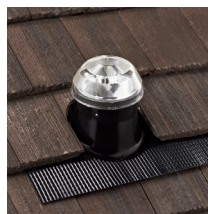

Multiple Fixture Options

Function and Beauty Come Standard

Completely customize your daylighting with our Architect Series. Multiple shapes, diffuser types and frames mean your fixtures fit both your lighting needs and design sensibilities.

OptiView®

Available in square or round. 160 & 290 Models

AuroraGlo

Available in bronze or white. 290 Model

JustFrost

Available in square or round. 160 & 290 Models

TierDrop

160 & 290 Models

Engineered for All Roof Solutions

Seamless flashing for leak-proof performance. Advanced sunlight-capturing technologies. Optional sleek low profile design. Available for all roof types and pitches.

Flat Tile